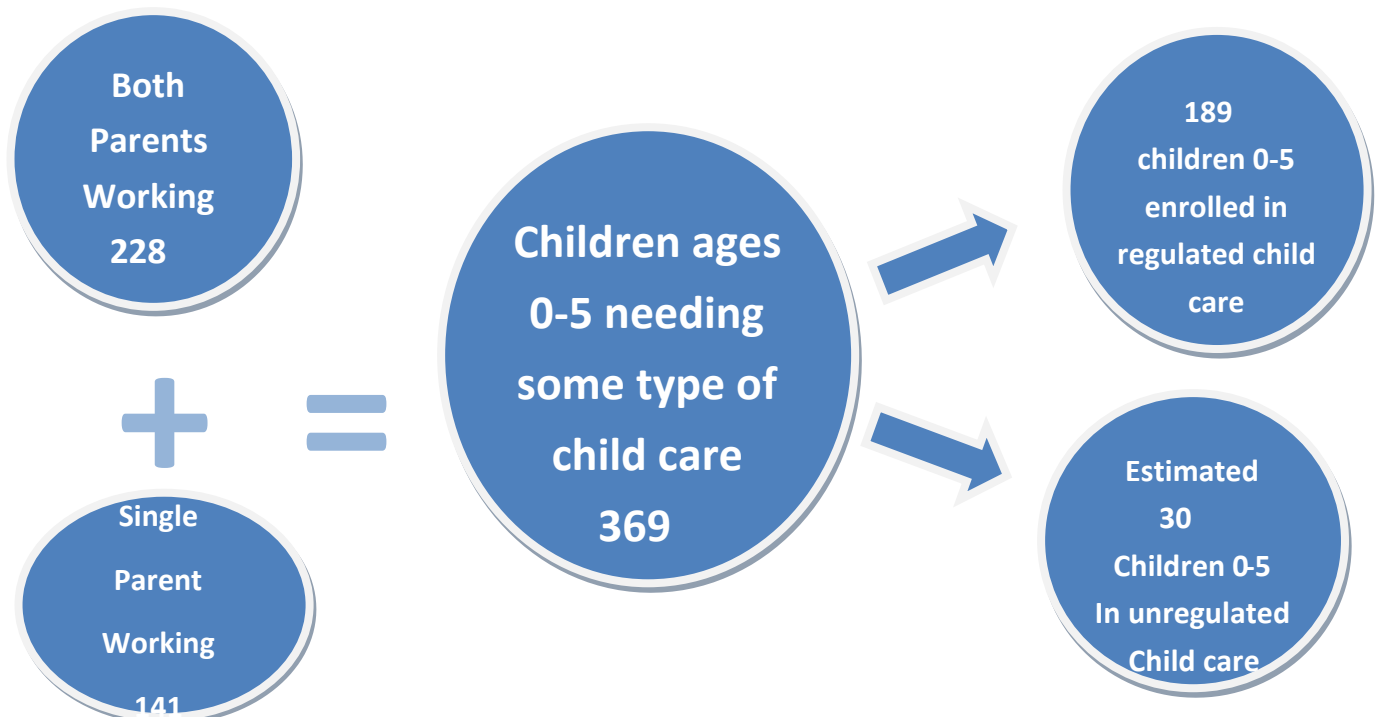

Child Care in Pamlico County 2020

A report on child care need, cost and availability by

**Pamlico Partnership
for Children**

How many children live in Pamlico County?

Pamlico County Population: 12,701

Source: U.S. Census Bureau, 2020: ACS 1-year estimates

How many children ages 0-5 need child care?

Sources: NCDCEE Monthly Statistical Report February 2020 & U.S. Census Bureau, 2018 5-Year American Community Survey

How much does child care cost in Craven County?

Child Care Cost as Portion of Minimum Wage Income

Full-time minimum wage income \$15,080

Sources: U.S. Census Bureau, 2020 American Community Survey Pamlico County Profile & Work Life Systems database May 2020 (fees reported to Craven County Partnership for Children by child care providers for referral data-