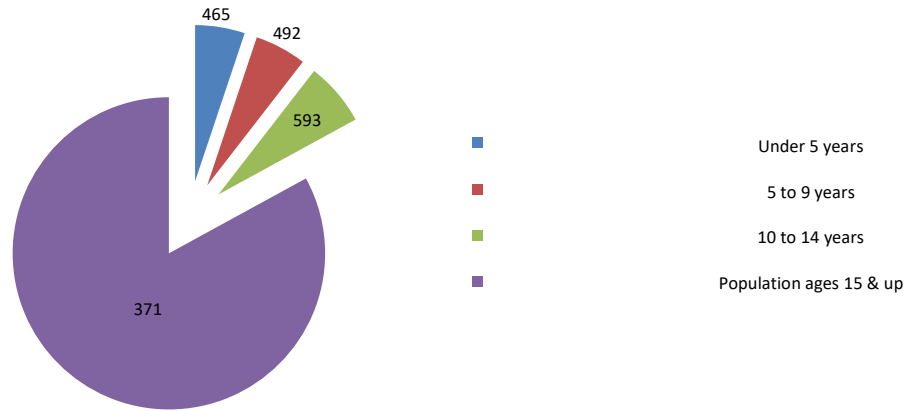

Child Care in Pamlico County 2020

A report on child care need, cost and availability by

**Pamlico Partnership
for Children**

How many children live in Pamlico County?

Pamlico County Population: 12,701

Source: U.S. Census Bureau, 2020: ACS 1-year estimates

How many children ages 0-5 need child care?

Sources: NCDCEE Monthly Statistical Report February 2020 & U.S. Census Bureau, 2018 5-Year American Community Survey

How much does child care cost in Craven County?