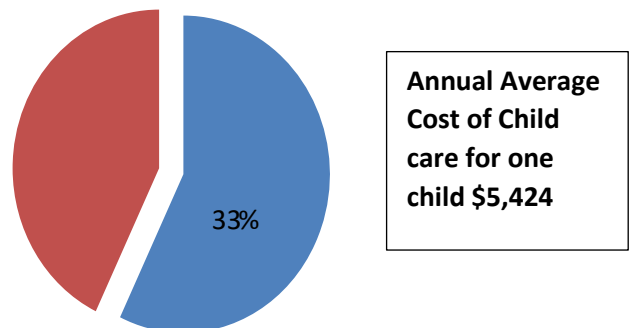

Source: Work Life Systems database May 2020 (fees reported to Pamlico County Partnership for Children by child care providers for referral database)

Child Care Cost as Portion of Median Income

Pamlico County Median Income \$46,728

Child Care Cost as Portion of Minimum Wage Income

Full-time minimum wage income \$15,080

Sources: U.S. Census Bureau, 2020 American Community Survey Pamlico County Profile & Work Life Systems database May 2020 (fees reported to Craven County Partnership for Children by child care providers for referral data-