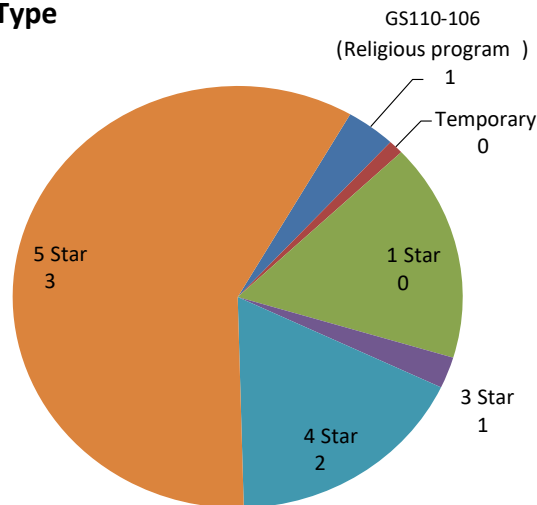

How many children can these programs serve?

Number of licensed child care programs offering service

Type of Care	Pamlico	
Child care centers (private, licensed)	1	
Public preschools (licensed)	0	
Family child care homes (licensed)	0	
School-age programs (not licensed)	0	
Half-day preschool (not licensed)	1	
Total	2	

Source (3 preceding charts): Work Life Systems database, 06/2020, Craven County Partnership for Children

Source (3 preceding charts): Work Life Systems database, 06/2020, Craven County Partnership for Children

Are special services available everywhere?

Service	Pamlico
Weekend child care	1
2 nd shift child care	1
3 rd shift child care	1

What is the quality of child care available in Pamlico County?

Licensed Daytime Slots
Available by License Type