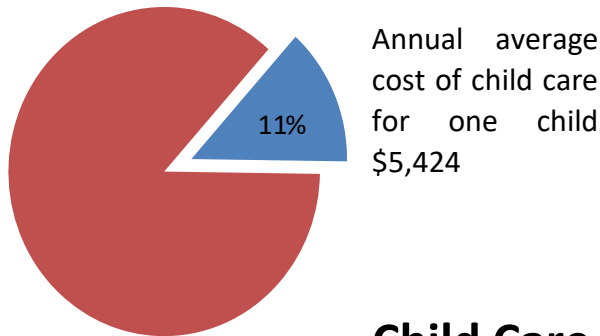

Child Care in Pamlico County 2020

A report on child care need, cost and availability by

**Pamlico Partnership
for Children**

How many children live in Pamlico County?

Pamlico County Population: 12,701

Source: U.S. Census Bureau, 2020: ACS 1-year estimates

How many children ages 0-5 need child care?

Sources: NCDCEE Monthly Statistical Report February 2020 & U.S. Census Bureau, 2018 5-Year American Community Survey

How much does child care cost in Craven County?

Source: Work Life Systems database May 2020 (fees reported to Pamlico County Partnership for Children by child care providers for referral database)

Child Care Cost as Portion of Median Income

Pamlico County Median Income \$46,728

Child Care Cost as Portion of Minimum Wage Income

Full-time minimum wage income \$15,080

Sources: U.S. Census Bureau, 2020 American Community Survey Pamlico County Profile & Work Life Systems database May 2020 (fees reported to Craven County Partnership for Children by child care providers for referral data-