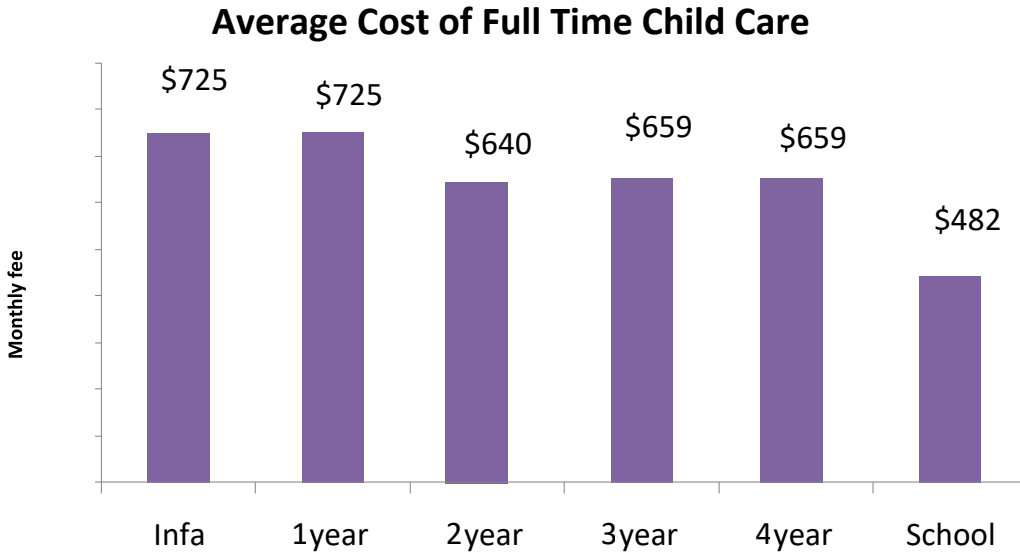

Child Care in Pamlico County 2020

A report on child care need, cost and availability by

**Pamlico Partnership
for Children**

How many children live in Pamlico County?

Pamlico County Population: 12,701

Source: U.S. Census Bureau, 2020: ACS 1-year estimates

Source: Work Life Systems database May 2020 (fees reported to Pamlico County Partnership for Children by child care providers for referral database)

Child Care Cost as Portion of Median Income

Pamlico County Median Income \$46,728